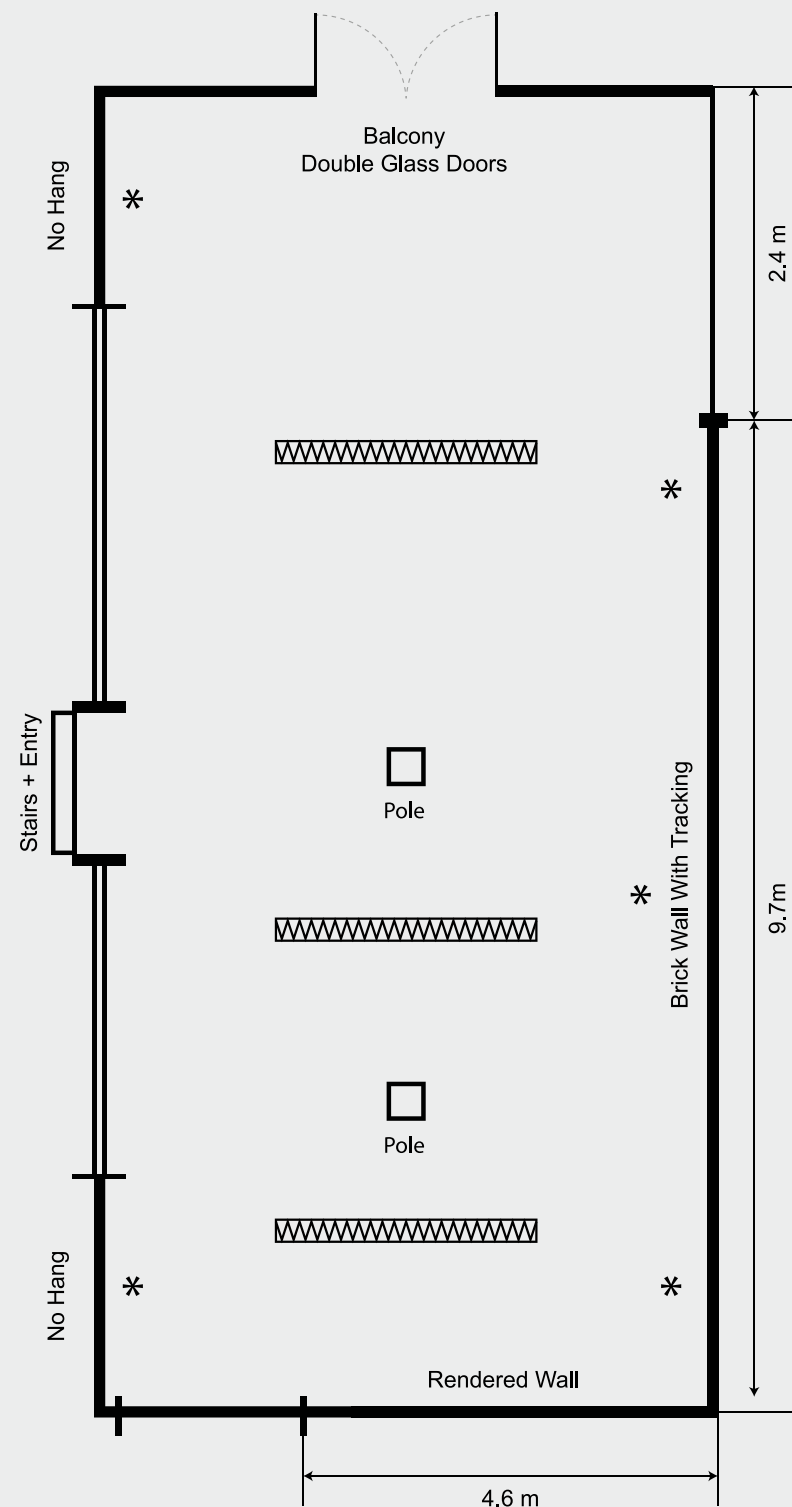

SKYLIGHT GALLERY MELBOURNE

SUNTUDIOS Melbourne's new Sky Light Gallery is a purpose-built addition to the city's gallery circuit. Close to public transport at 95 Buckhurst Street South Melbourne.

FEATURES:

- Lift/wheelchair access
- 16.5m of hangable wall space + 10m additional in movable exhibition walls
- movable track lighting
- Daylight accurate spot lights on tracking
- Hidden kitchenette
- Balcony off gallery
- Gallery hanging tracking wires and hooks

OPENING HOURS:

Monday - Friday, 8:30am - 5:30pm
Saturday - 9:00am - 5:30pm
Sunday - Closed

COSTS:

$1685

EXHIBITION DURATION:

2-4 weeks