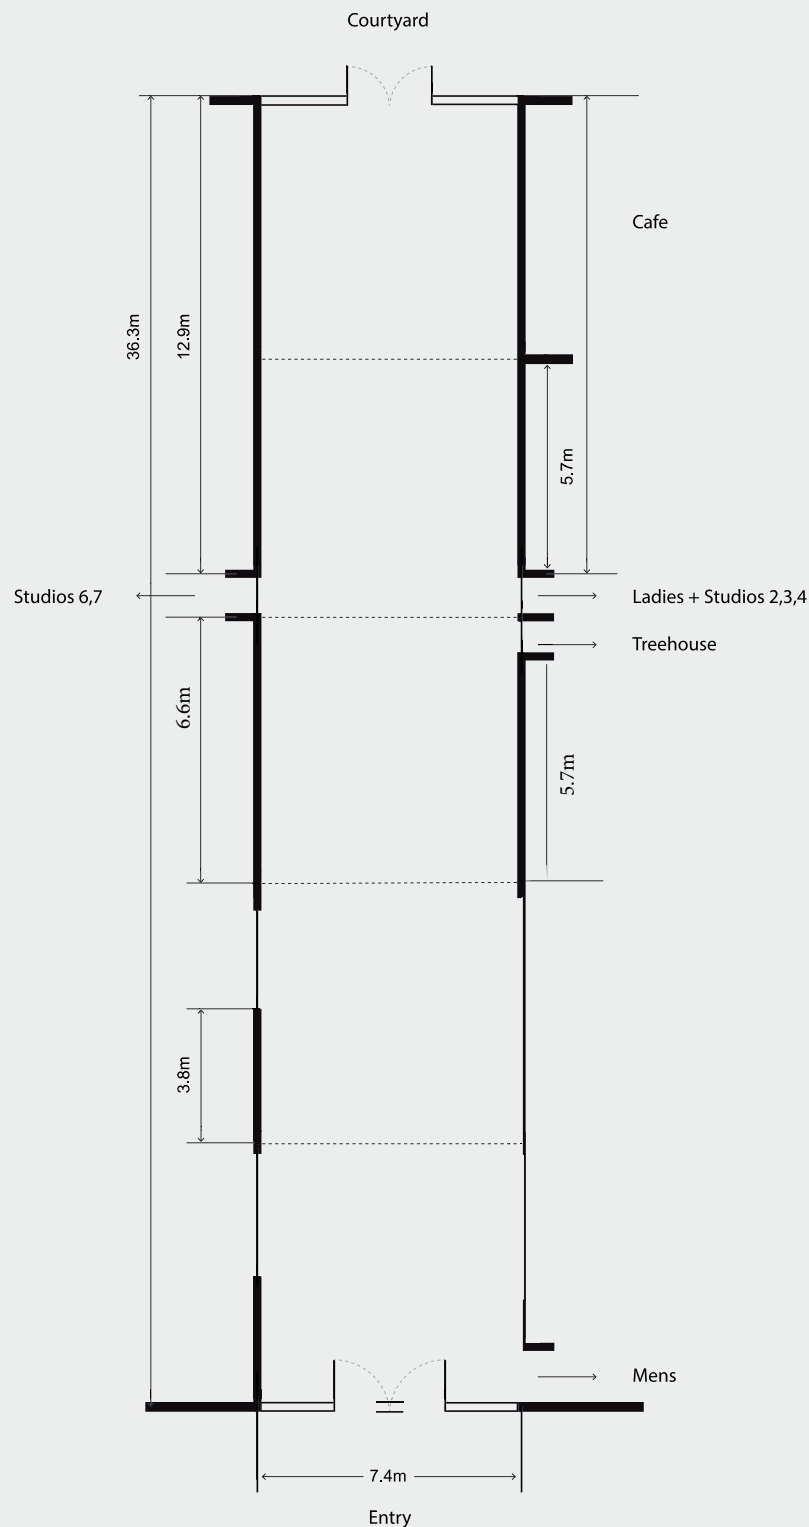

ATRIUM GALLERY SYDNEY

SUNSTUDIOS Atrium Gallery in Sydney boasts extensive wall space within an iconic renovated 1930s woolshed at 42 Maddox Street Alexandria.

FEATURES:

- 35.3m of wall plus 14.4m in professional movable flats
- Accessible 7 days per week
- Parking
- Strong potential for workshops, talks and large openings
- Courtyard area
- In-house catering service (POA)
- In-house bar staff (POA)

OPENING HOURS:

Monday - Friday, 8:00am - 6:00pm

Saturday & Sunday, 8:00am - 4:00pm

COSTS:

$1685

EXHIBITION DURATION:

2-4 weeks