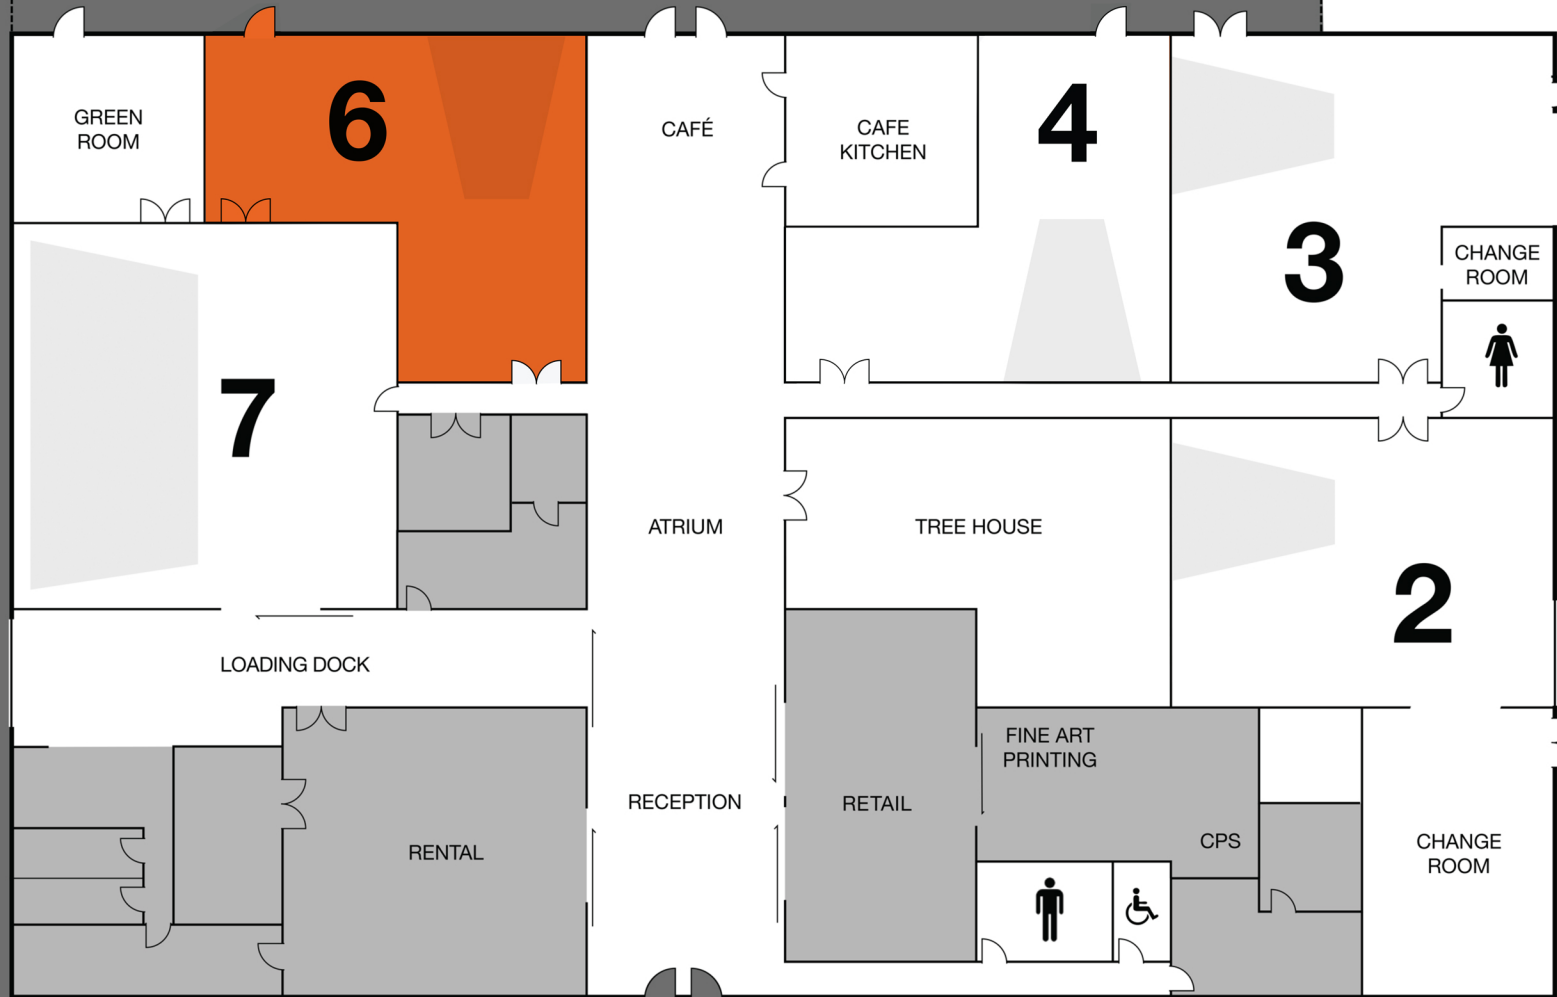

SPEC SHEET

STUDIO 6

DIMENSIONS:

13.0 x 7.1m x 4m - shoot area
7.2 x 7.5m - lounge & styling area

SQ.M:

150

CYC:

1 wall : 6.7 x 7m

POWER:

- 1 x 32 amp 3-phase outlet
- 11 x double 10 amp power point

FEATURES:

- Private courtyard
- Induction stove & electric oven

COURTYARD

LOCK-UP
PARKING

↑ ENTRY ↑

SPEC SHEET

STUDIO 6

STUDIO

- Dimensions (shoot space): 13m x 7.1m x 4m (h)
- 150 sqm
- Freshly painted white cyclorama 6.7m wide
- Induction stove and electric oven
- Electronic ceiling panels
- Exposed brick wall

STYLING / LOUNGE / DINING

- Dimensions: 7.2m x 7.5m
- 2 x hair and makeup station
- Steamer, iron and ironing board
- 2 x double clothing rack
- Kitchenette with tea and coffee facilities, water purifier
- Private courtyard