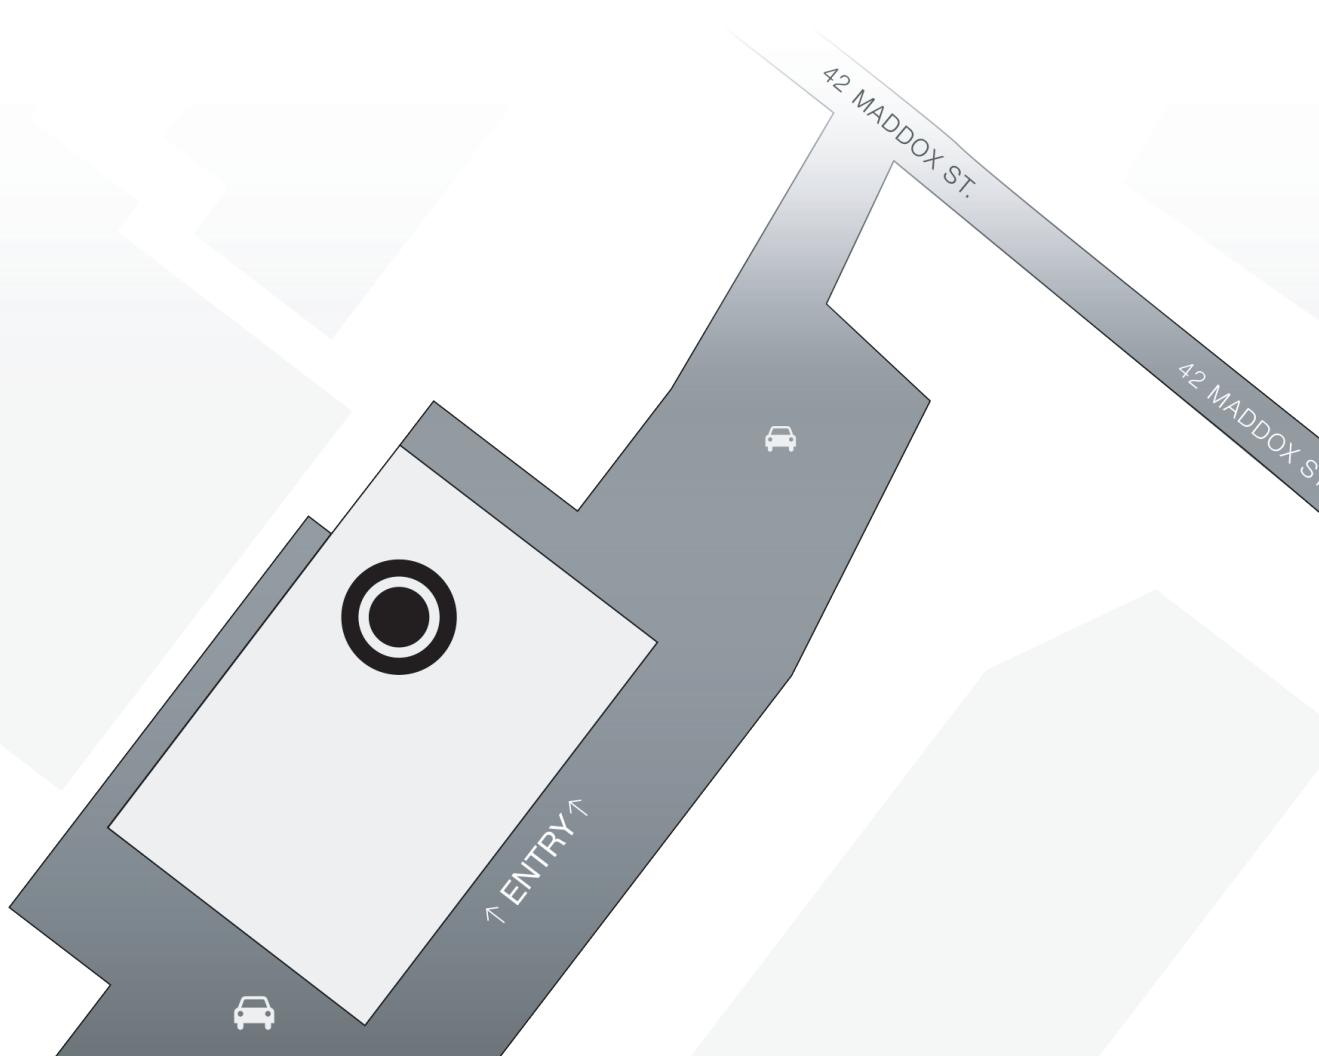

Supermarket(s)

Woolworths

10 Fountain St, Alexandria NSW 2015 (10 min walk, 5 min drive)

Convenience Store

Located on the corner of Maddox St, Euston Rd (180m away)

Bottleshop

Dan Murphys

2/10 Fountain Street, Alexandria (800m away)
1300 72 33 88